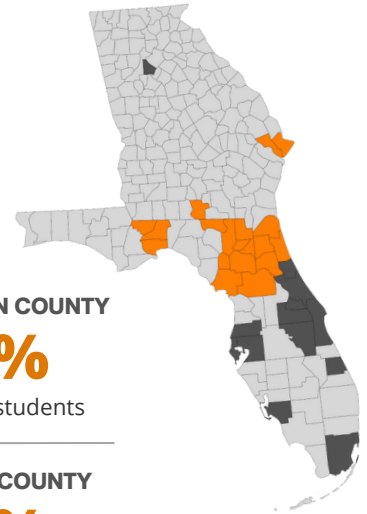

DO YOU KNOW HOW YOUR LITTLEST NEIGHBORS ARE AFFECTED BY POVERTY?

DUVAL COUNTY 29% Over 44,200 students	CLAY COUNTY 32% Over 9,300 students	ALACHUA COUNTY 58% Over 12,300 students	MARION COUNTY 66% 13,186 students
COLUMBIA COUNTY 69% 3,545 students	ST. JOHNS COUNTY 10% 3,091 students	PUTNAM COUNTY 75% 4,531 students	BAKER COUNTY 72% 2,681 students
BRADFORD COUNTY 89% 1,477 students	GADSDEN COUNTY 90% 3,679 students	DIXIE COUNTY 78% 1,158 students	UNION COUNTY 42% 972 students
WAKULLA COUNTY 56% 2,703 Students	LEON COUNTY 49% 7,617 students	NASSAU COUNTY 52% 2,526 students	GILCHRIST COUNTY 55% 1,431 students
HAMILTON COUNTY 84% 844 Students	CHATHAM COUNTY, GA 72% 18,350 students	BRYAN COUNTY, GA 33% 2,780 students	LOWNDES COUNTY, GA 64% 7,751 students
LEVY COUNTY 74% 1,575 Students	LEE COUNTY 64 % 26,085 Students		

HUNGER FIGHT SERVES MANY DIFFERENT COMMUNITIES IN SEVERAL COUNTIES AND STATES ANNUALLY INCLUDING:

- Texas
- Colorado
- Arizona
- New Mexico
- New Jersey
- North Carolina
- Mississippi
- Indiana
- Kentucky
- Louisiana
- Virginia
- Utah